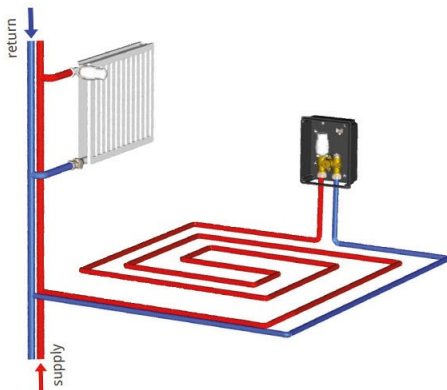

RTL Vario Term Valves

for Underfloor Heating Regulation

Underfloor heating is becoming increasingly popular in both new buildings and modernized heating systems. This system provides thermal comfort by evenly distributing heat throughout the rooms. A key component of such an installation is temperature control, and this is where RTL (Return Temperature Limiter) sets come into play.

O-TYPE LIMIT BOX

T-TYPE LIMIT BOX

Z-TYPE LIMIT BOX

Underfloor heating with LIMIT BOX SET

Functionality of RTL Valves

RTL valves control the temperature of the water returning to the underfloor heating system. They work by limiting the temperature of the return water in radiators and/or underfloor heating loops up to 15m² when the temperature reaches the set value. This prevents the floor from overheating and maintains a comfortable heat level, while also eliminating the need for a mixing valve.