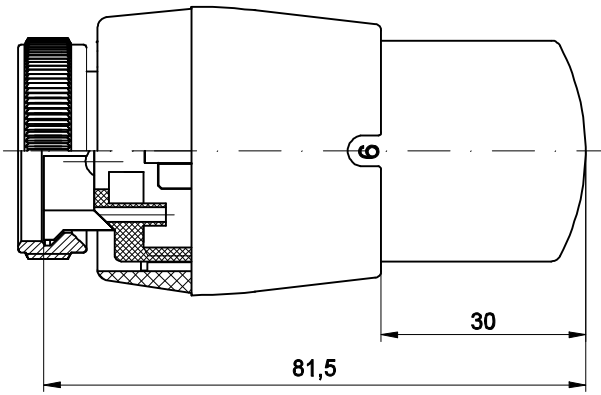

PRESTIGE GS.02

Element	Parts list	Description
1	Body	
2*	Nut M30x1,5 (brass)	
3	Tube	
4	Setting set	
5	Blocking spindle	