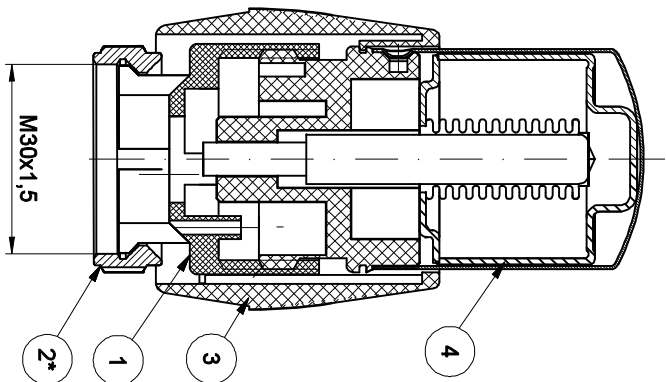

PRESTIGE GS.02

Element	Parts list	Description
1	Body	
2*	Nut M30x1,5 (brass)	
3	Tube	
4	Setting set	
5	Blocking spindle	