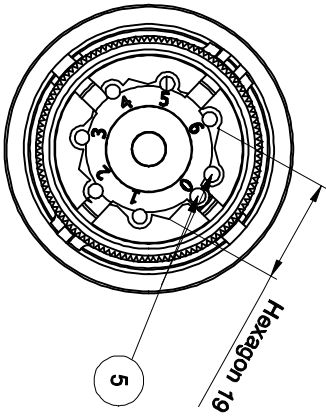

PRESTIGE GS.02

Element	Parts list	Description
1	Body	
2*	Nut M30x1,5 (brass)	
3	Tube	
4	Setting set	
5	Blocking spindle	