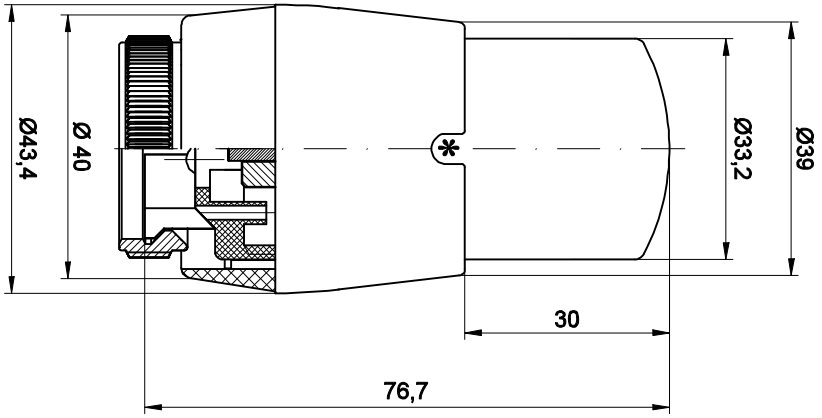

PRESTIGE GS.02

Element	Parts list	Description
1	Body	
2*	Nut M30x1,5 (brass)	
3	Tube	
4	Setting set	
5	Blocking spindle	